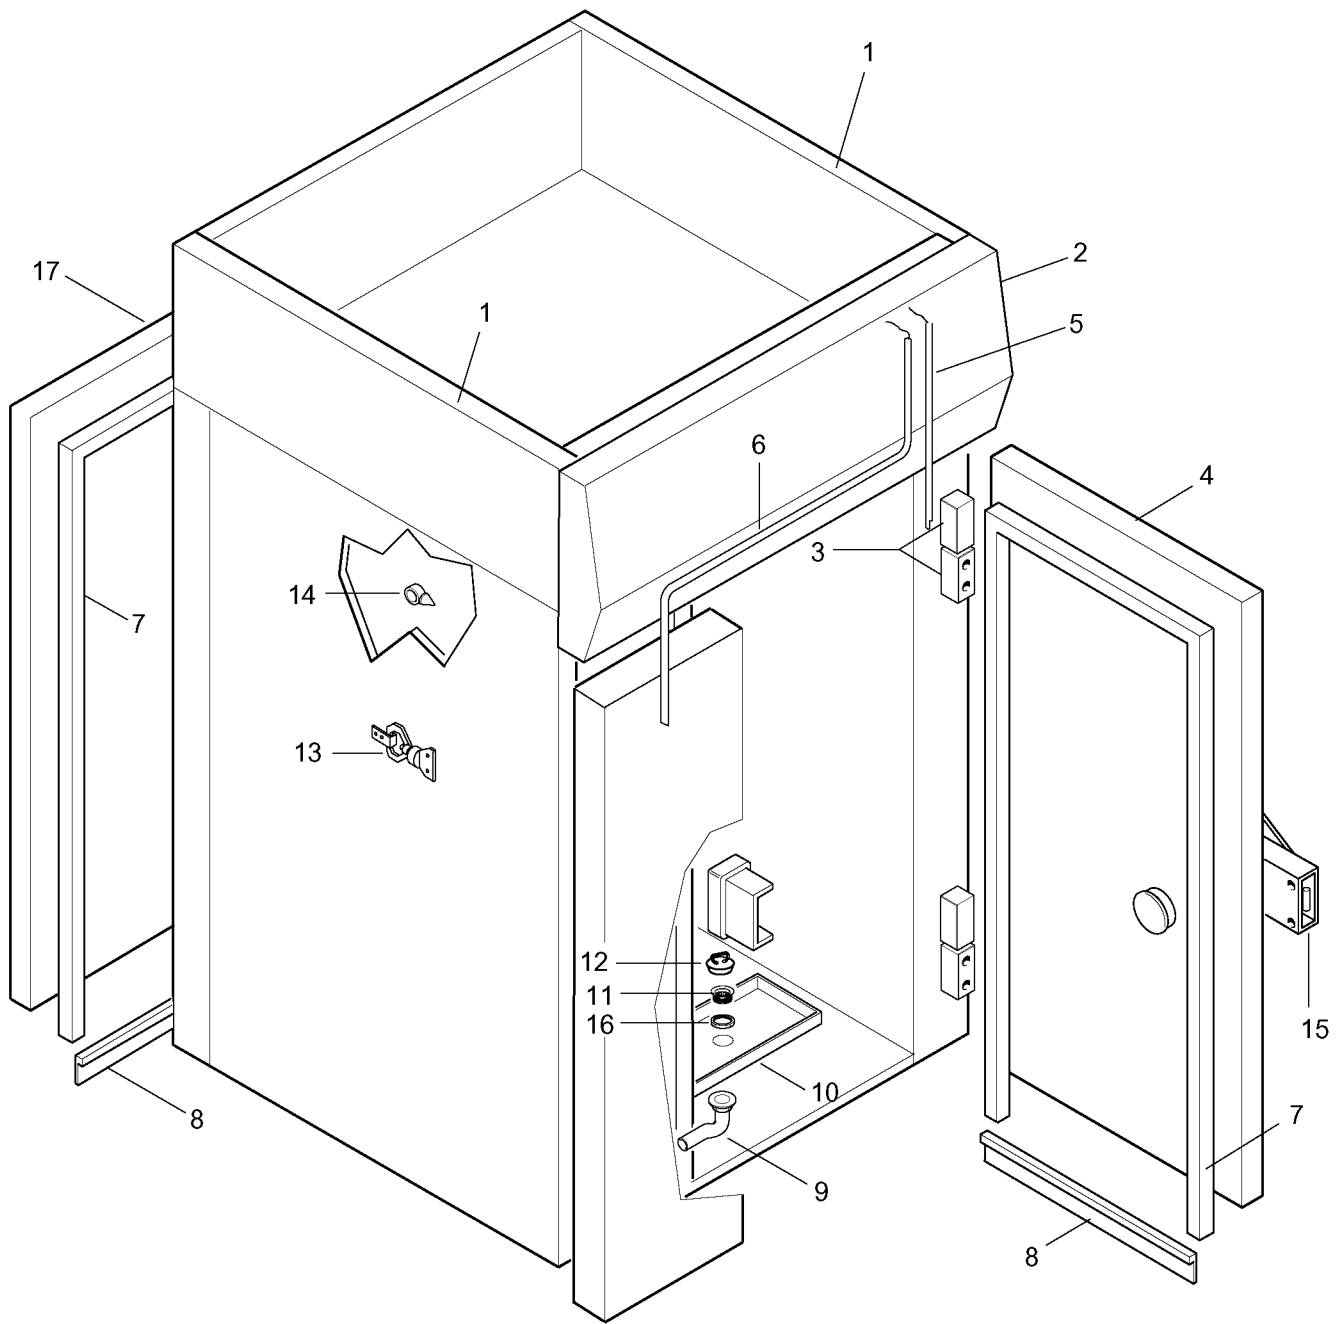

ABBATTITORI DA 72-144 Kg
72-144 Kg BLAST CHILLERS

Code	Type	Ref.	
728019	BC72	a	
728147	BC72D	a	
728021	BC144	b	
728149	BC144D	b	
728020	BC72R	c	(with remote cooling unit / con gruppo remoto)
728148	BC72RD	c	(with remote cooling unit / con gruppo remoto)
728022	BC144R	d	(with remote cooling unit / con gruppo remoto)
728150	BC144RD	d	(with remote cooling unit / con gruppo remoto)
728033	BCF72	e	
728152	BCF72D	e	
728035	BCF144	f	
728154	BCF144D	f	
728034	BCF72R	g	(with remote cooling unit / con gruppo remoto)
728153	BCF72RD	g	(with remote cooling unit / con gruppo remoto)
728036	BCF144R	h	(with remote cooling unit / con gruppo remoto)
728155	BCF144RD	h	(with remote cooling unit / con gruppo remoto)
728151	BC144RT	i	(with remote cooling unit / con gruppo remoto)

Indice

Pag. 1	Mobile
2	Gruppo refrigerante
3	Impianto elettrico
4-5	Lista ricambi

Marchio / Brand: Tutti / All
Paese / Country: Tutti / All

Abbattitori da Kg 72-144
72-144 Kg Blast Chillers